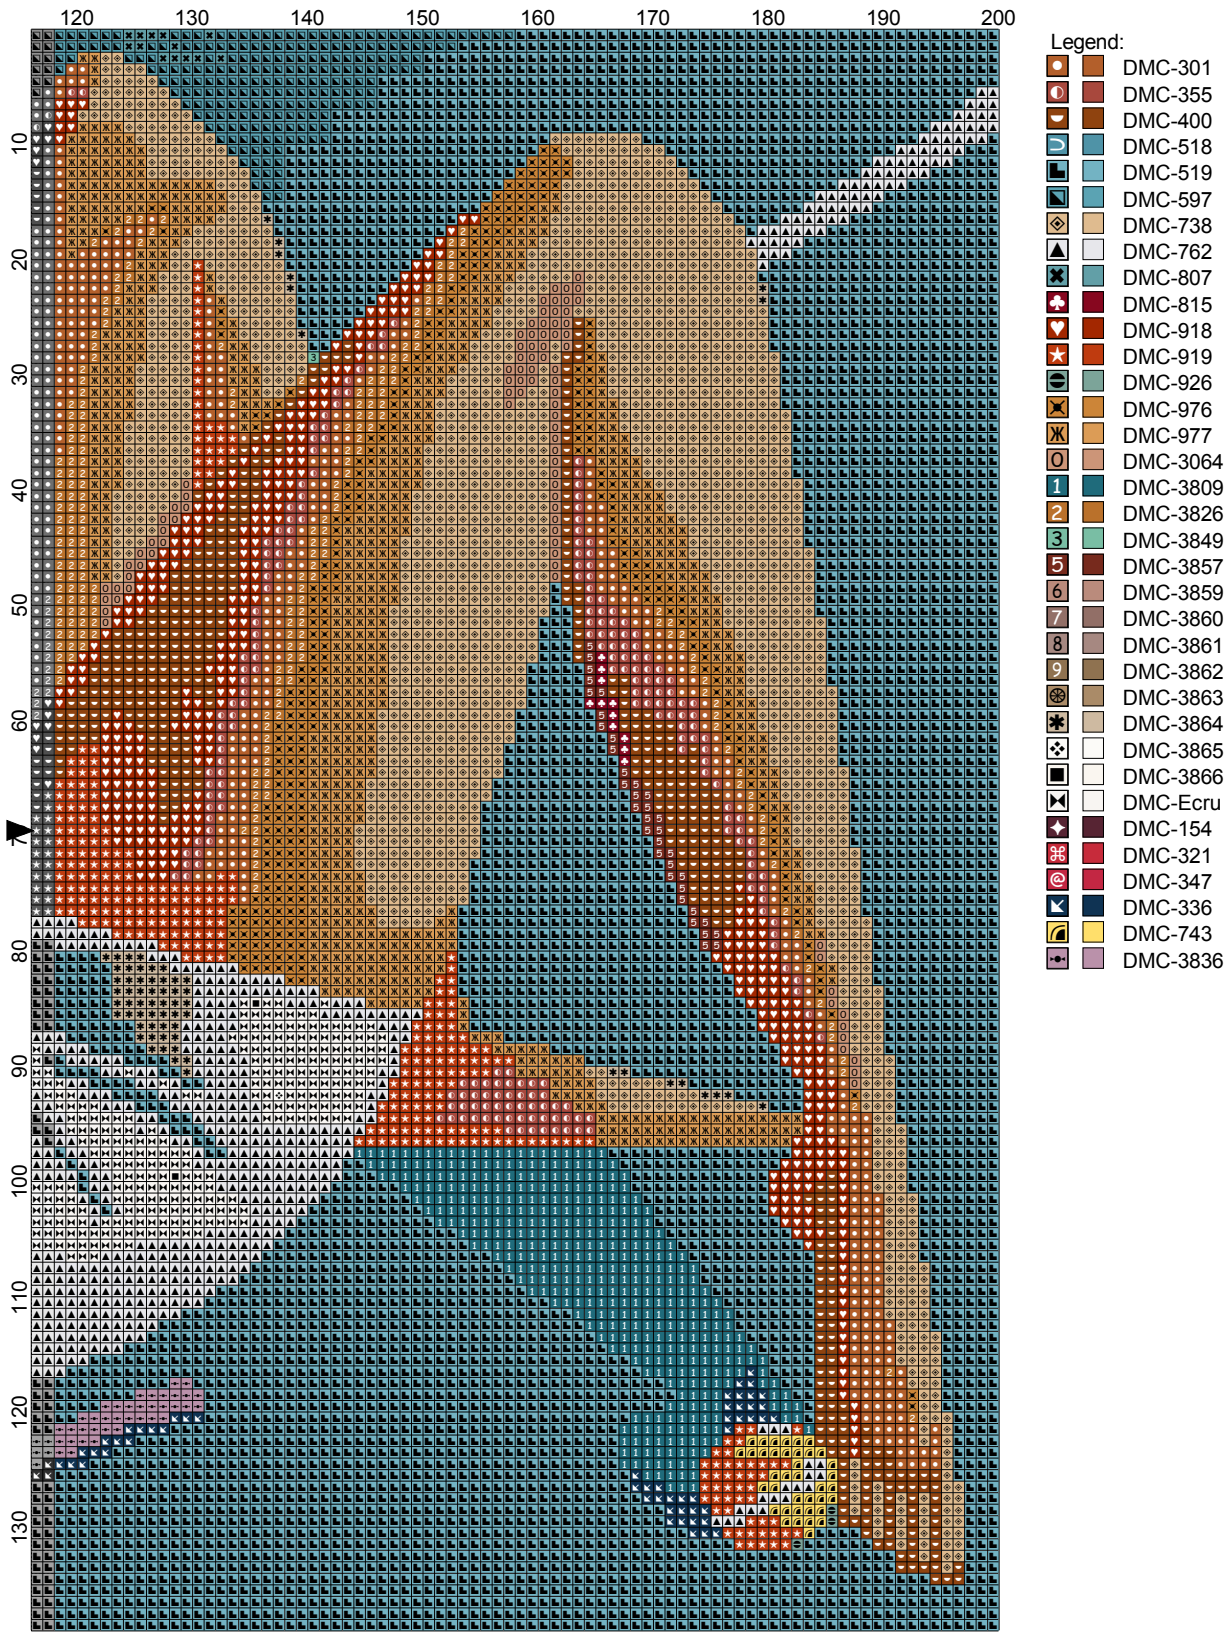

Tennis by Spiridopoulou Elena

All rights reserved. 2012

Tennis by Spiridopoulou Elena

All rights reserved. 2012

Tennis

Author: Spiridopoulou Elena
Company: Cross- Stitch Club
Copyright: All rights reserved. 2012
Website: <http://cross-stitching.biz>
Fabric: Aida 14
Grid Size: 200W x 139H
Design Area: 36,29 cm x 25,22 cm (200 x 139 stitches)

Legend:

	[2] DMC-301	ANC-1049	JPC-	MAD-	mahogany - md
	[2] DMC-355	ANC-1014	JPC-	MAD-	terra cotta - dk
	[2] DMC-400	ANC-351	JPC-5349	MAD-	mahogany - dk
	[2] DMC-518	ANC-1064	JPC-7161	MAD-	wedgewood - lt
	[2] DMC-519	ANC-160	JPC-7159	MAD-	sky blue
	[2] DMC-597	ANC-168	JPC-	MAD-	turquoise
	[2] DMC-738	ANC-361	JPC-	MAD-	tan - vy lt
	[2] DMC-762	ANC-234	JPC-	MAD-	pearl gray - vy lt
	[2] DMC-807	ANC-1039	JPC-	MAD-	peacock blue
	[2] DMC-815	ANC-44	JPC-3000	MAD-	garnet - md
	[2] DMC-918	ANC-341	JPC-	MAD-	red copper - dk
	[2] DMC-919	ANC-340	JPC-	MAD-	red copper
	[2] DMC-926	ANC-850	JPC-	MAD-	gray green - md
	[2] DMC-976	ANC-1001	JPC-2308	MAD-	golden brown - md
	[2] DMC-977	ANC-1002	JPC-2306	MAD-	golden brown - lt
	[2] DMC-3064	ANC-914	JPC-	MAD-	desert sand
	[2] DMC-3809	ANC-1066	JPC-	MAD-	turquoise - vy dk
	[2] DMC-3826	ANC-365	JPC-	MAD-	golden brown
	[2] DMC-3849	ANC-187	JPC-	MAD-	teal green - lt
	[2] DMC-3857	ANC-897	JPC-	MAD-	rosewood - dk
	[2] DMC-3859	ANC-914	JPC-	MAD-	rosewood - lt
	[2] DMC-3860	ANC-1084	JPC-	MAD-	cocoa
	[2] DMC-3861	ANC-899	JPC-	MAD-	cocoa - lt
	[2] DMC-3862	ANC-1050	JPC-	MAD-	mocha beige - dk
	[2] DMC-3863	ANC-379	JPC-	MAD-	mocha beige - md
	[2] DMC-3864	ANC-376	JPC-	MAD-	mocha beige - lt
	[2] DMC-3865	ANC-72	JPC-	MAD-	winter white
	[2] DMC-3866	ANC-386	JPC-	MAD-	mocha brown - ul vy lt
	[2] DMC-Ecru	ANC-2	JPC-5387	MAD-	ecru
	[2] DMC-154	ANC-873	JPC-	MAD-	grape - vy lt
	[2] DMC-321	ANC-47	JPC-3500	MAD-	christmas red
	[2] DMC-347	ANC-1025	JPC-3013	MAD-	salmon - vy dk
	[2] DMC-336	ANC-149	JPC-	MAD-	navy blue
	[2] DMC-743	ANC-302	JPC-2294	MAD-	yellow - md
	[2] DMC-3836	ANC-90	JPC-	MAD-	grape - lt